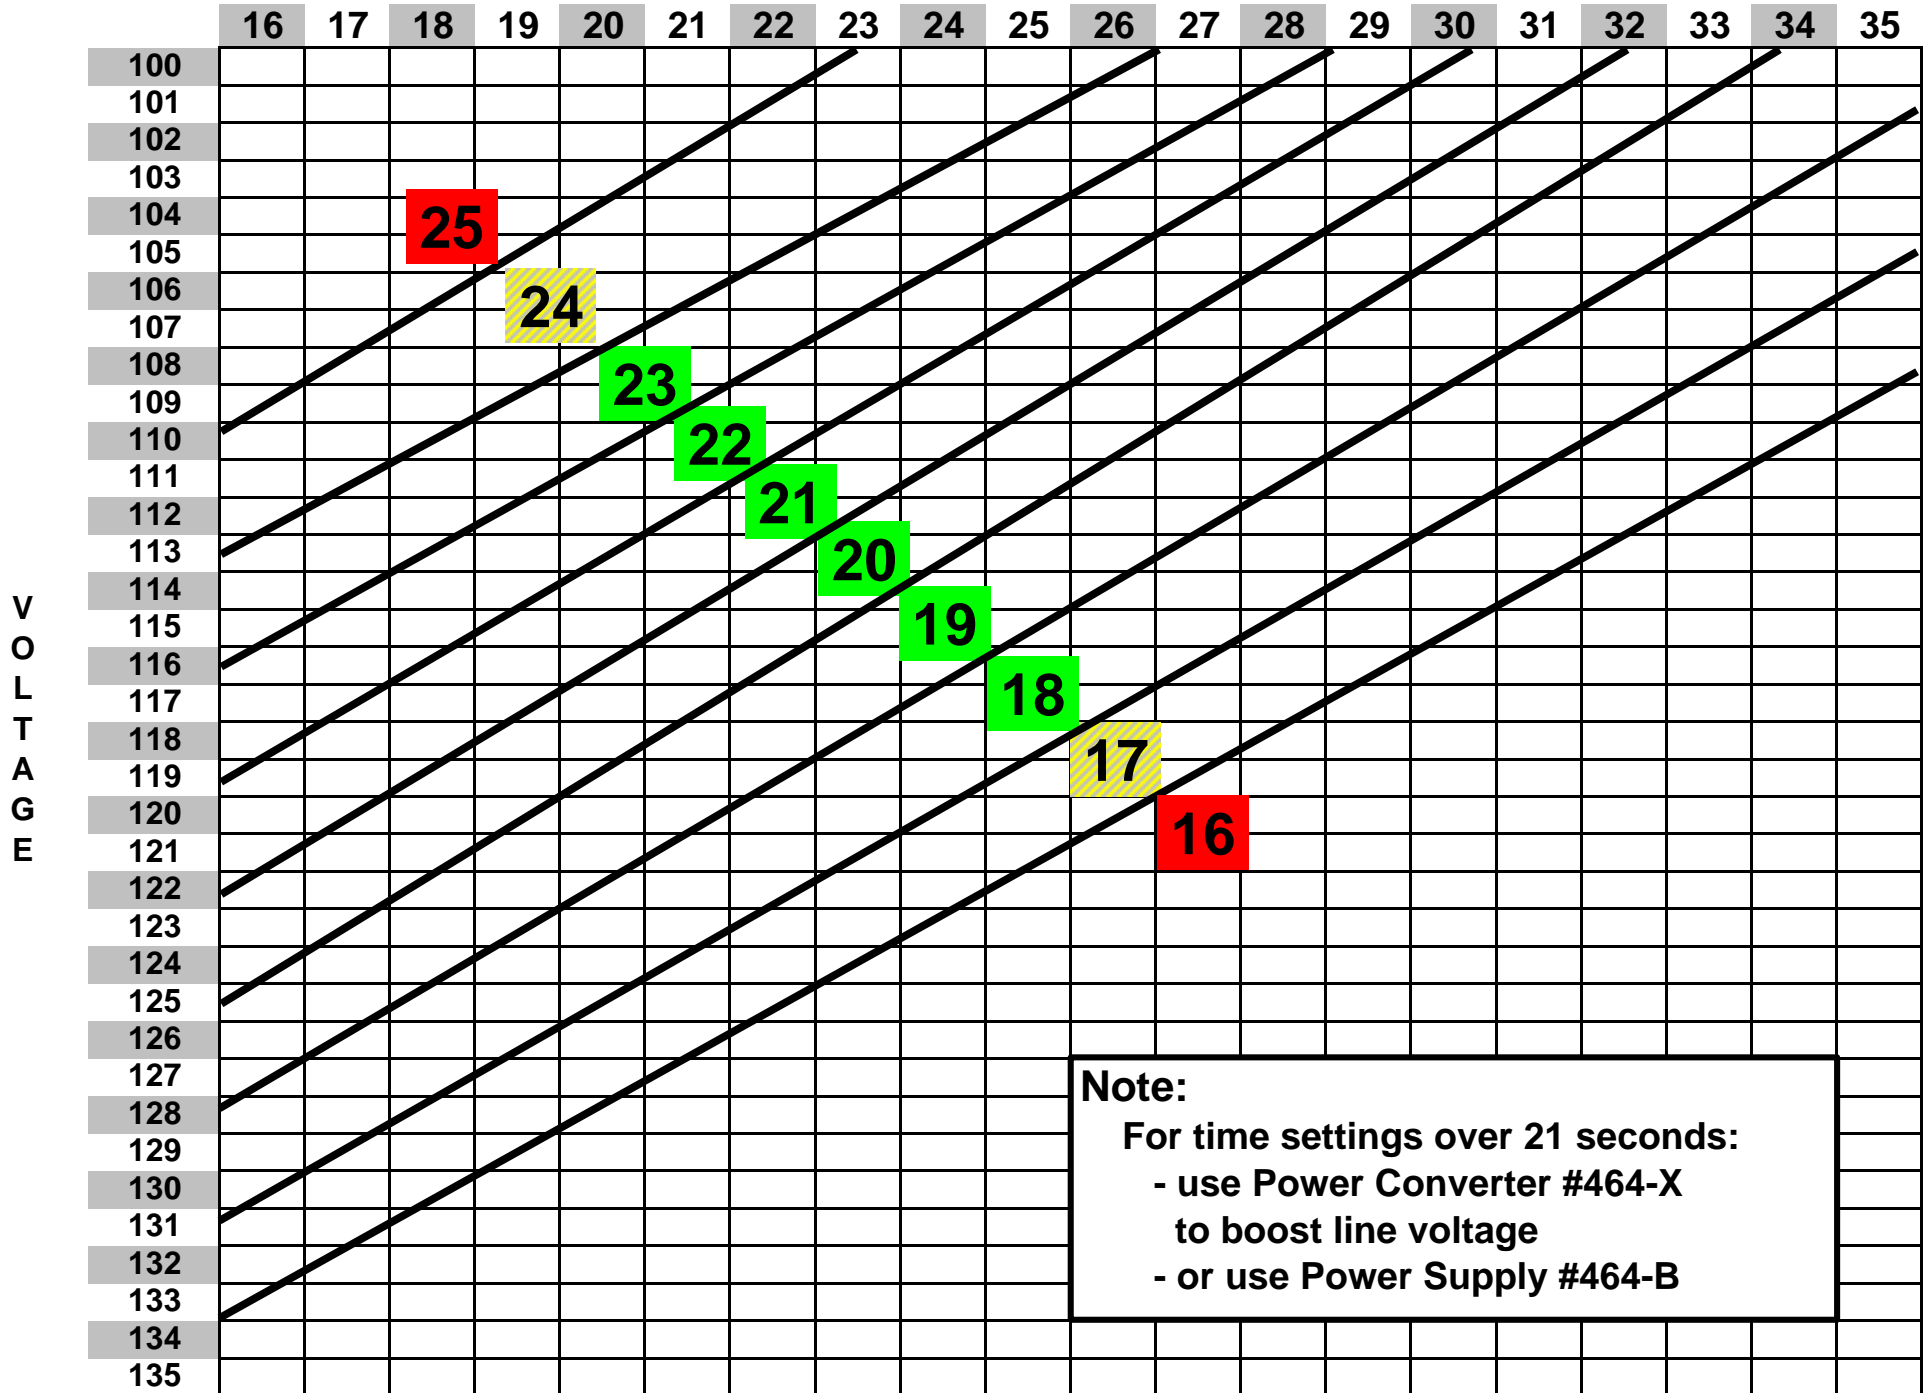

8000 / 8100 / WX Time Settings

TEMPERATURE in Centigrade

Note:
 For time settings over 21 seconds:
 - use Power Converter #464-X
 to boost line voltage
 - or use Power Supply #464-B