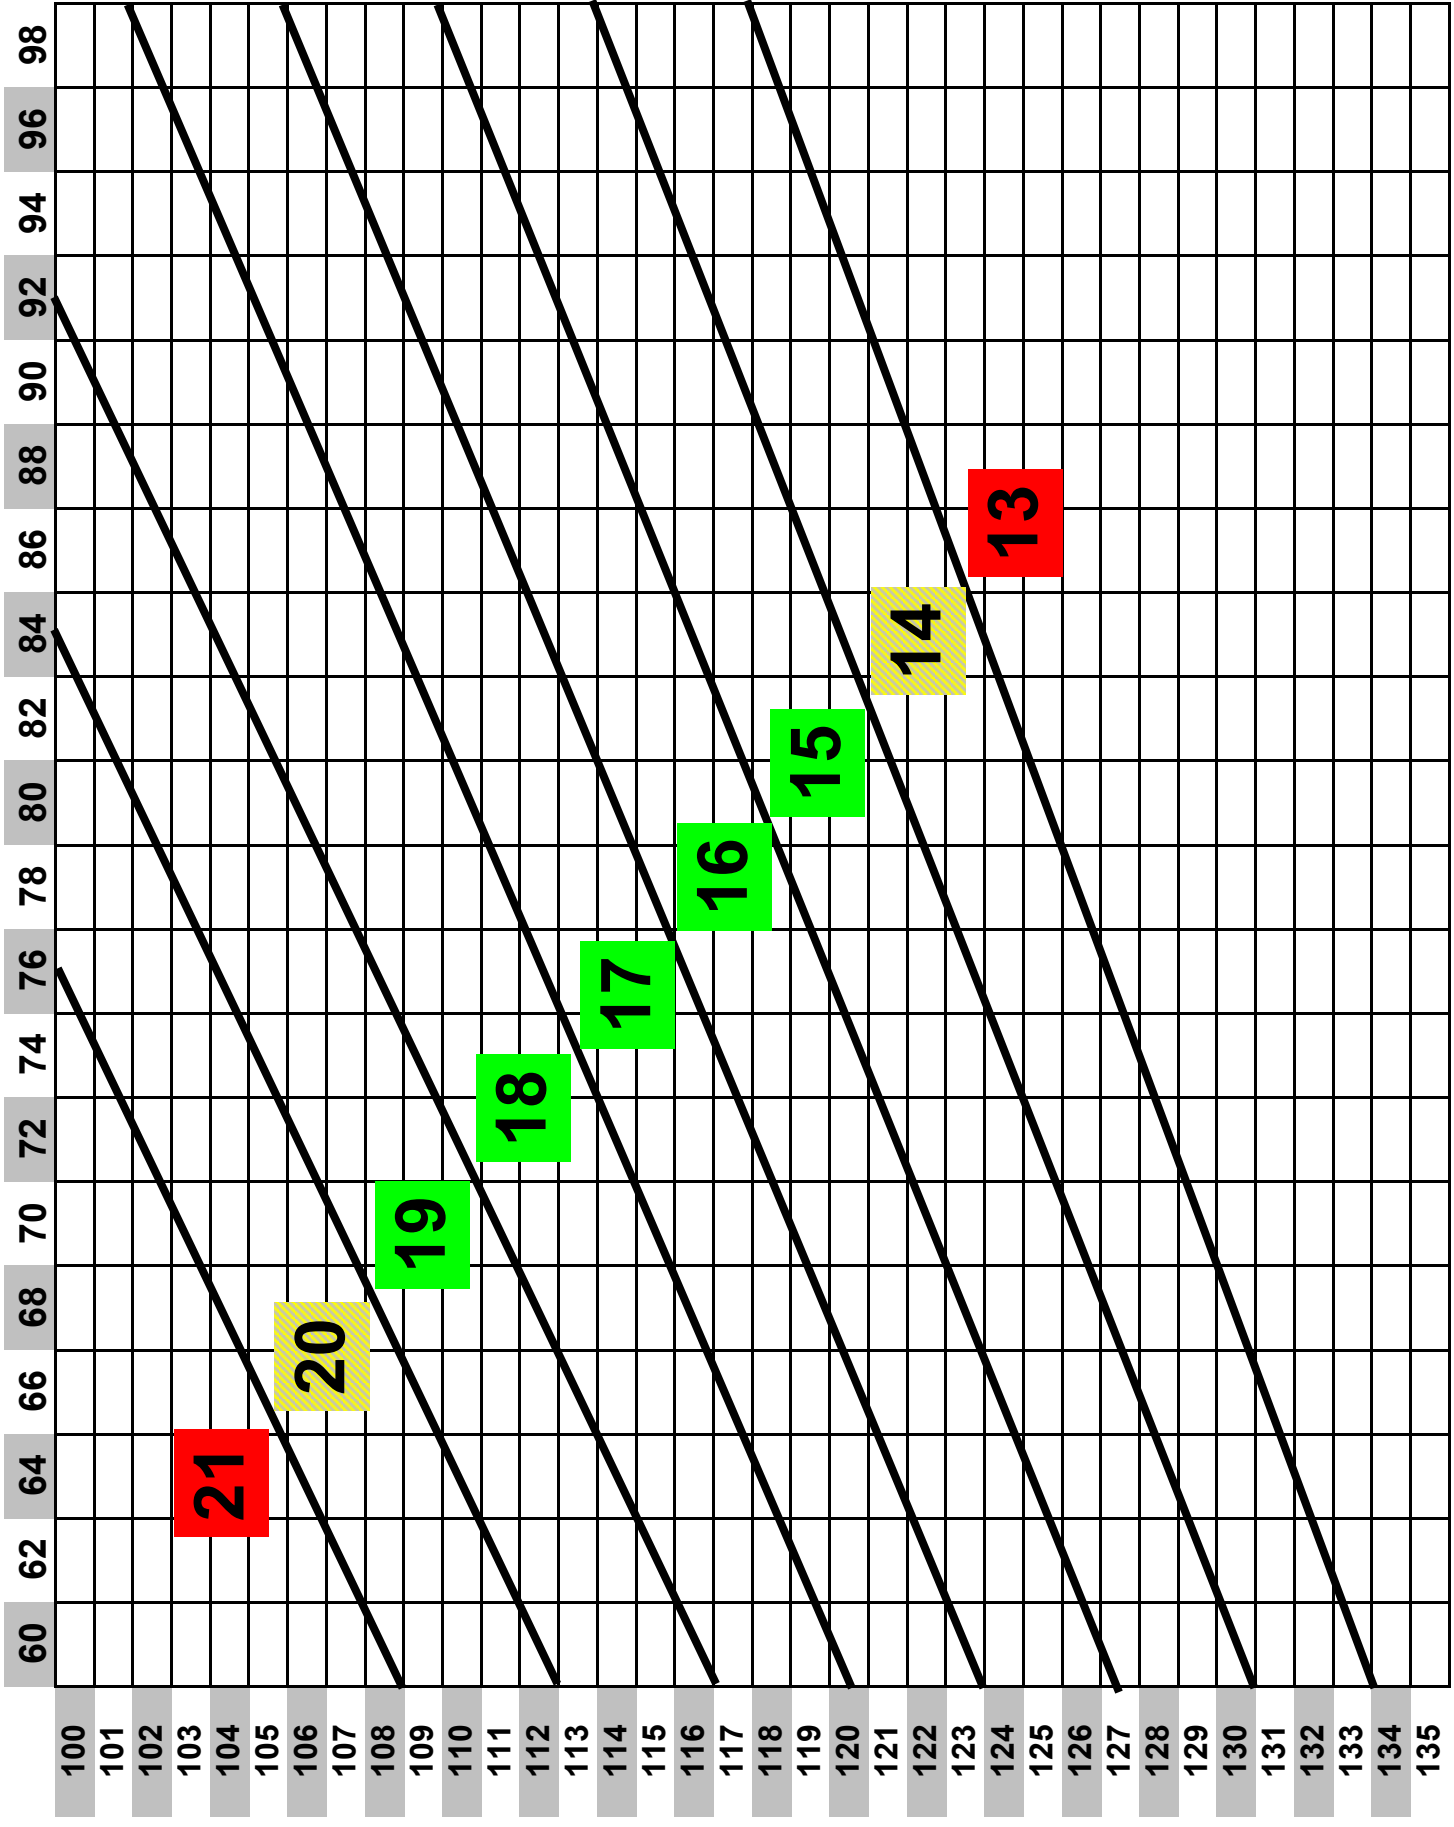

4200/4300/EX Time Settings

TEMPERATURE in Fahrenheit

V O L T A G E