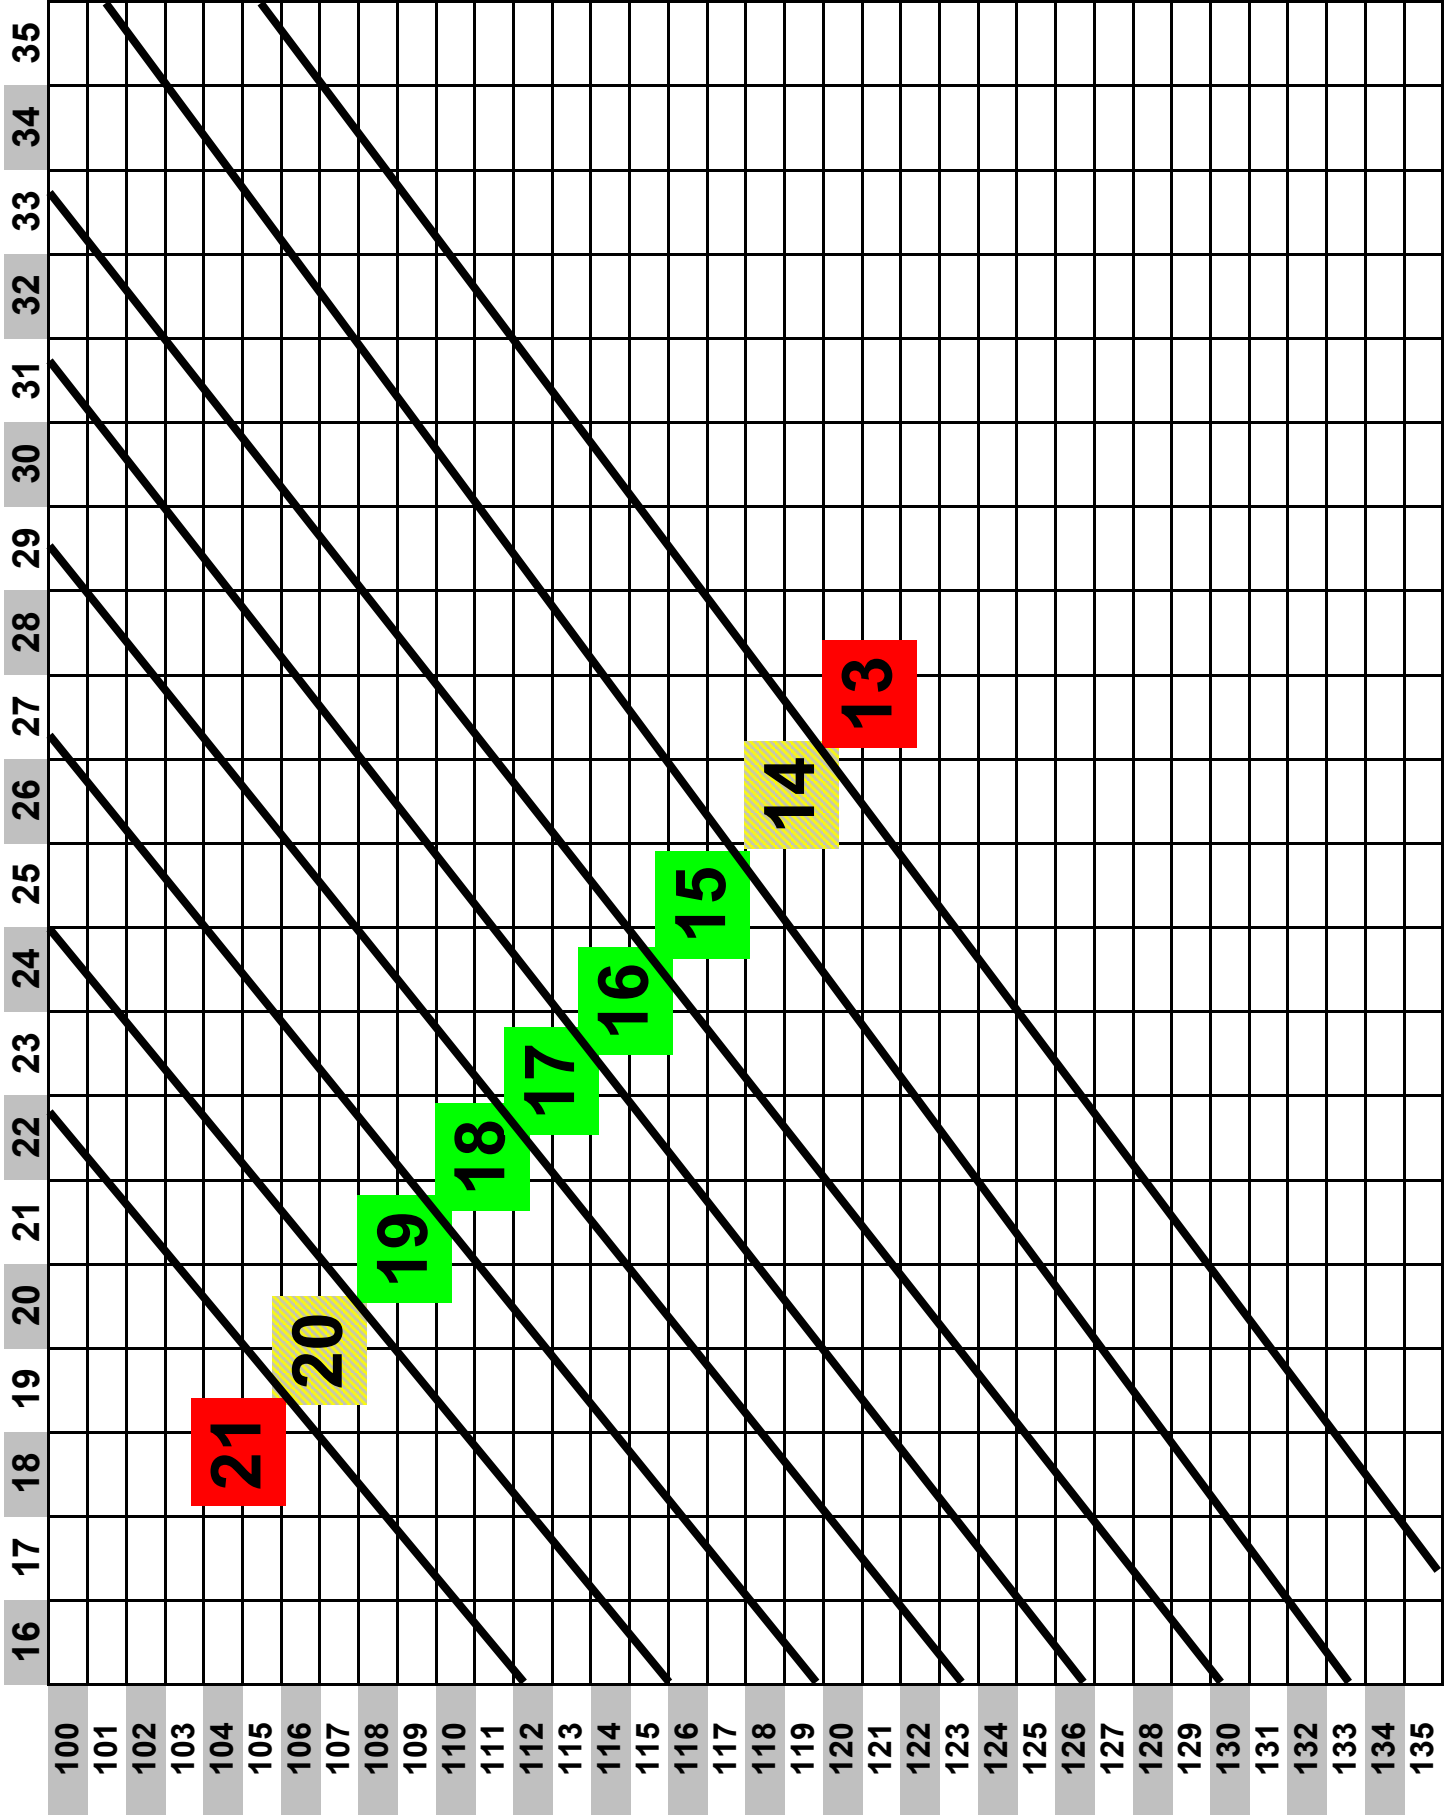

# 4200/4300/EX Time Settings

TEMPERATURE in Centigrade

V O L T A G E