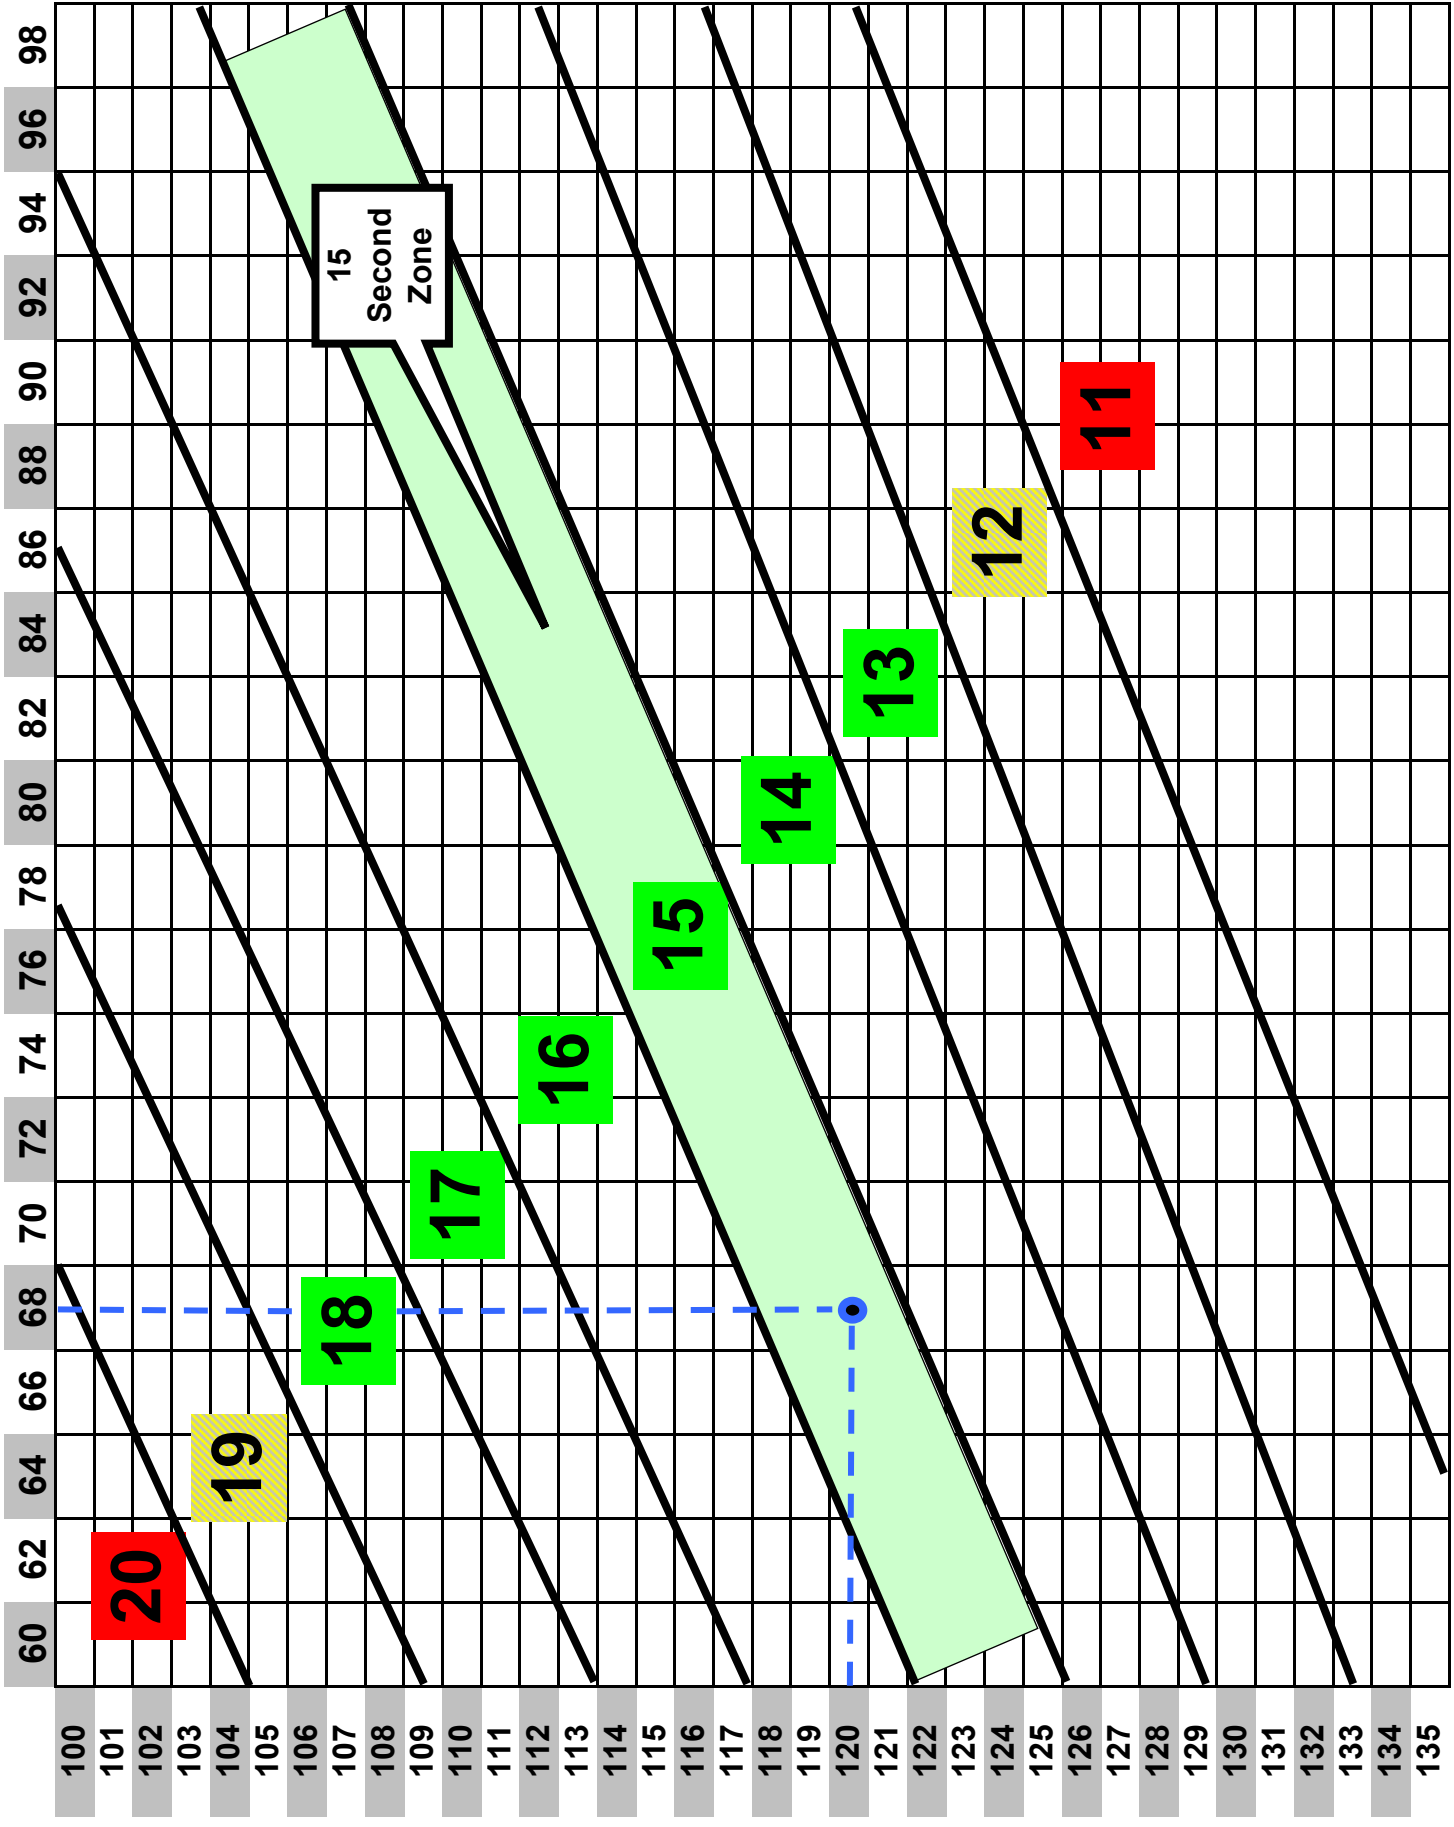

2100/2300/4000/4100/SX/NX Time Settings

TEMPERATURE in Fahrenheit

V O L T A G E