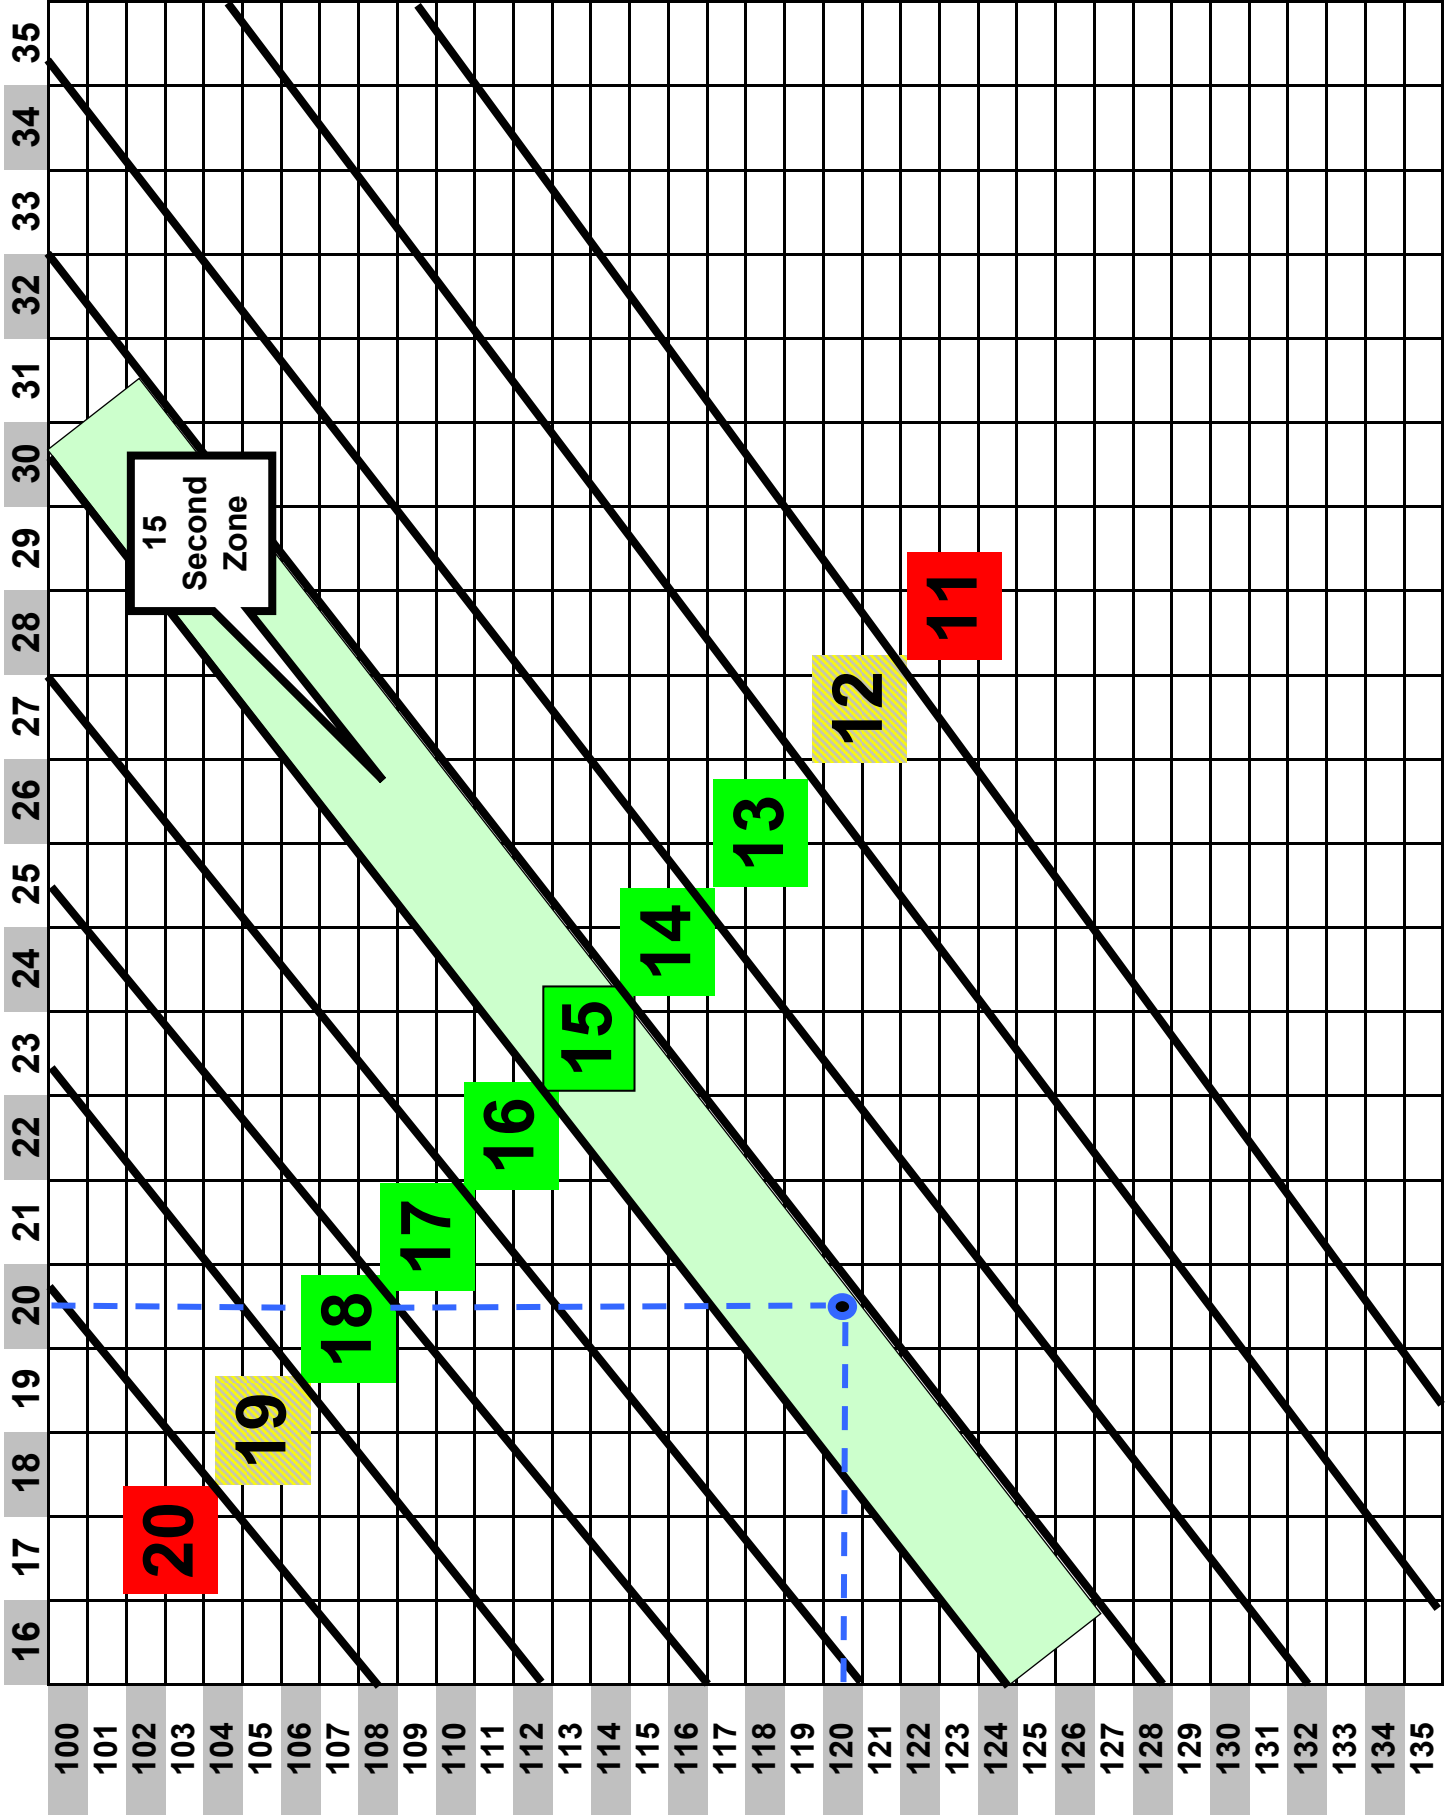

2100/2300/4000/4100/SX/NX Time Settings

TEMPERATURE in Centigrade

V O L T A G E