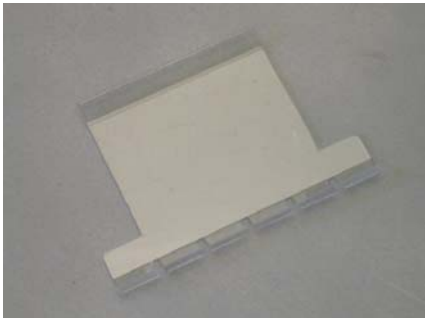

WX Part Pictures

Insertion Tool #4535

Insertion Jig #4565

MagnaJig #4595

Foam Protector #4625

External Pressure Pad #4705

Corner Pressure Pad #4706

Toolaid #477