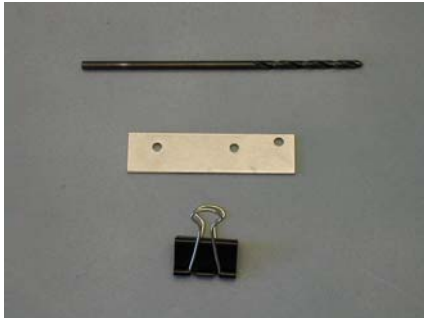

WX Part Pictures

Insertion Tool #4535

Insertion Jig #4565

MagnaJig #4595

Foam Protector #4625

External Pressure Pad #4705

Corner Pressure Pad #4706

Toolaid #477

Fill-hole Cutter 1.5" #4786

WX Pin Removal Kit #470

Pin Removal Drill Bit #4701a

WX Pin Removal Template #4701b

WX Template Clip #4701c