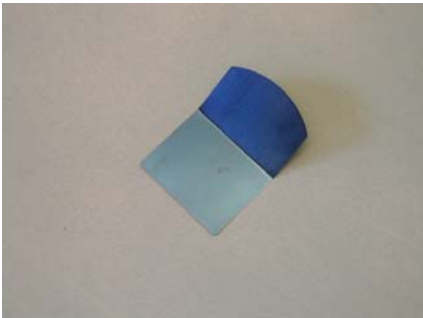

WX Part Pictures

Insertion Tool #4535

Insertion Jig #4565

MagnaJig #4595

Foam Protector #4625

External Pressure Pad #4705

Corner Pressure Pad #4706

Toolaid #477

Fill-hole Cutter 1.5" #4786

WX Pin Removal Kit #470

Pin Removal Drill Bit #4701a

WX Pin Removal Template #4701b

WX Template Clip #4701c