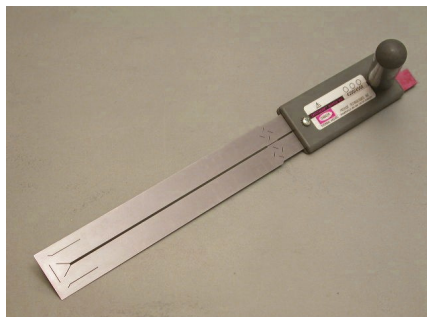

### 4200/4300 Part Pictures

Insertion Tool #4244

Insertion Jig #4246

Cartridge Holder Jig #4248

Brass Cutter with Blade #4259

Replacement Blade #4257

Foam Protector #4014

Narrow Foam Protector #8118