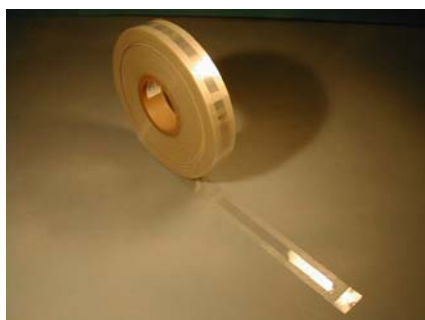

4000 Part Pictures

Insertion Tool #4011

Insertion Jig #4010A

Left Pin Plate #4210

Right Pin Plate #4212

Cartridge Holder Jig #4222

Foam Protector #4014

Metal Pressure Pad #4012

Storage Box #4055

Instructions #4046

Fill-hole Template #4019

Fill-hole Cutter 7/8" #4038

Deburring Tool #1510

Seals #4000U

Fill-hole Caps, Thick #4060

0.5" Clip #4035

3.0" Clip #4062

10.0" Clip #4036