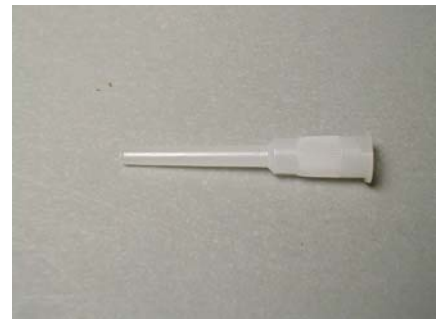

4000 Part Pictures

Insertion Tool #4011

Insertion Jig #4010A

Left Pin Plate #4210

Right Pin Plate #4212

Cartridge Holder Jig #4222

Foam Protector #4014

Metal Pressure Pad #4012

Small Plastic Pad #2114

Large Plastic Pad #4042

External Magnet #4220

Sealant Cartridge #4026

Sealant Nozzles #4027

4000 Part Pictures – Continued

Diagonal Cutters #4029

Fill-hole Access Kit #4080